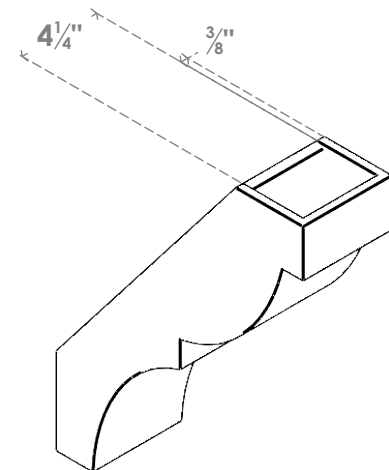

ITEM NUMBER: BRCPC050X14000X18000VAL

5"W X 14"D X 18"H VALENCIA ARCHITECTURAL GRADE PVC CLOSED BRACE

SIDE PROFILE

FRONT PROFILE

ISOMETRIC

EKENA MILLWORK
2300 WEST MAIN ST.
CLARKSVILLE, TX 75426
TOLL FREE: 866-607-0453
WWW.EKENAMILLWORK.COM