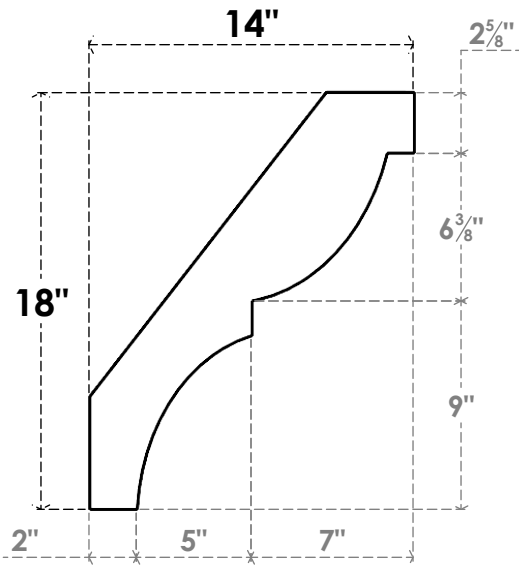

ITEM NUMBER: BRCPC050X14000X18000VAL

5"W X 14"D X 18"H VALENCIA ARCHITECTURAL GRADE PVC CLOSED BRACE

SIDE PROFILE

FRONT PROFILE

ISOMETRIC

EKENA MILLWORK
2300 WEST MAIN ST.
CLARKSVILLE, TX 75426
TOLL FREE: 866-607-0453
WWW.EKENAMILLWORK.COM