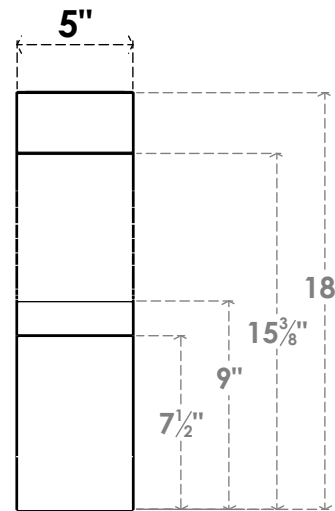

ITEM NUMBER: BRCPC050X14000X18000VAL

5"W X 14"D X 18"H VALENCIA ARCHITECTURAL GRADE PVC CLOSED BRACE

SIDE PROFILE

FRONT PROFILE

ISOMETRIC

EKENA MILLWORK
2300 WEST MAIN ST.
CLARKSVILLE, TX 75426
TOLL FREE: 866-607-0453
WWW.EKENAMILLWORK.COM